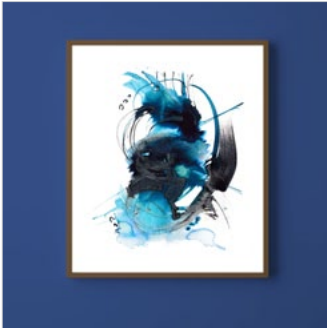

NEPTUNIAN » 2019
ink & liquid watercolour
acid free 300gsm cold pressed textured paper
250x297mm

natashagiles.com » email@natashagiles.com » 07931 584350

Artwork images copyright Natasha Giles 2020, not for use without permission from the artist