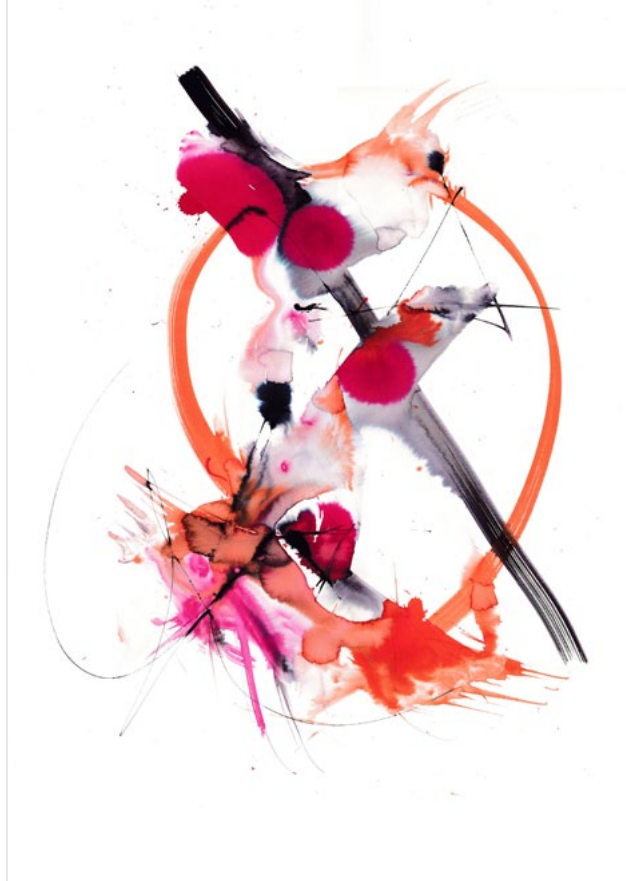

natashagiles.com » email@natashagiles.com » 07931 584350

Artwork images copyright Natasha Giles 2020, not for use without permission from the artist